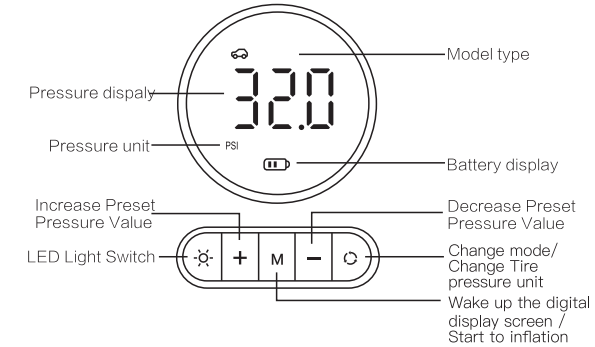

Specifications :

- Material : ABS
- Dimension : 89 x 47.5 X 137mm
- Power : 50W
- Battery : 4000mAh In-Built Battery

WARNING

Children are not allowed to operate alone.
Do not put your Tyre Inflator into water.
Do not exposure your Tyre Inflator to rain neither use it in water.
It is recommended to turn your Tyre Inflator off and have it cool for 30 minute after constant use of 10 minutes.
It is recommended to turn off the power switch after used.

Make sure to read all warnings and instructions prior to using this product. Improper use of this product may result in product damage, excess heat, toxic fumes, fire or explosion for which Seller is not responsible.

www.portronics.com

For Support
Visit : www.portronics.com
Email : help@portronics.com