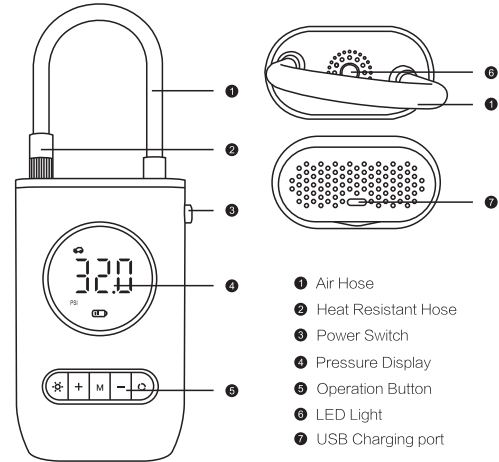

Product Overview :

1. 1 Air Hose
2. 2 Heat Resistant Hose
3. 3 Power Switch
4. 4 Pressure Display
5. 5 Operation Button
6. 6 LED Light
7. 7 USB Charging port

OPERATION GUIDE

1

Connect air hose to inflator

2

Connect air hose to tyre valve

3

Turn on the power switch

4

Press "M" shortly to activate the device

5

Press "C" button change 4 different mode
☼ ☼ ☼ ☼

6

Long press "C" three seconds to change the tire pressure unit

7

You can press "+" "-" to increase or decrease target pressure

8

Press "M" to start inflating

9

When the actual pressure reaches target pressure it will stop automatically. You can also stop inflating any time by pressing "M". Make sure to turn off power switch after used.

4 BUILD IN INFLATION MODELS

PRESSURE PRE-SET

Long Press "C" Button change the tire pressure unit, Press : "+" or "-" increase or decrease the number, after three seconds flash stop, Press "M" butt on to start inflation, To achieve the preset tire pressure will be automatically stop.