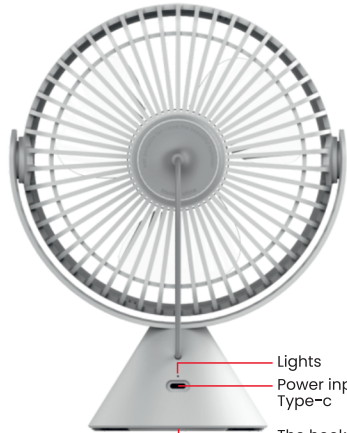

AERO BREEZE

Portable Desktop Fan

Button press start every time you press the boot the air volume is increased by one level a total of three the third level press again to shut down

User Manual

Button / Charging :

In normal use, please use the suitable charging cable for charging. Plug in the USB charging cable and connect the charging indicator light to turn on the fan when you press the button, press the button, press the button again the strongest wind fan for the three-gear state.

Red light flashing when charging, full red light long bright, work indicator light for blue long bright, low power red light flashing.

Speed :

- Speed level 1 : 8 hour
- Speed level 2 : 4 hour
- Speed level 3: 2.5 hour

Specification :

Product Name :	Aero Breeze
Product Size :	239x189x101mm
Rated Power :	5V=1A
Rated Voltage :	5.5Wh
Battery Capacity :	2400mAh
Working Hours :	8 Hours
Weight :	350g
Speed :	3000RPM

www.portronics.com