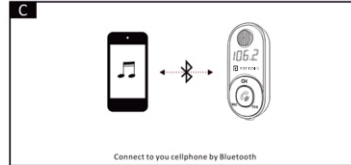

How it looks ?

How to use the device?

Usage of any device has the particular way and hence the correct guidelines help you to avail the optimum experience.

1. Find the suitable place in your dashboard to paste the hook, so that you can achieve the correct placing.

2. Plug in the USB end to the car charger to connect the device easily with your car audio system.

3. Connect your phone with the Bluetooth to listen your favorite music or to attend and make calls easily.