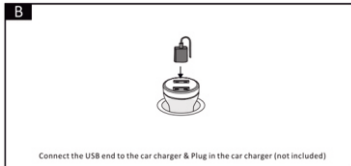

How it looks ?

How to use the device?

Usage of any device has the particular way and hence the correct guidelines help you to avail the optimum experience.

1. Find the suitable place in your dashboard to paste the hook, so that you can achieve the correct placing.