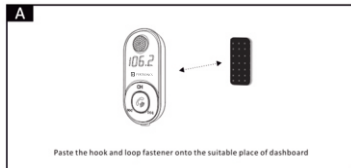

How it looks ?

How to use the device?

Usage of any device has the particular way and hence the correct guidelines help you to avail the optimum experience.

1. Find the suitable place in your dashboard to paste the hook, so that you can achieve the correct placing.