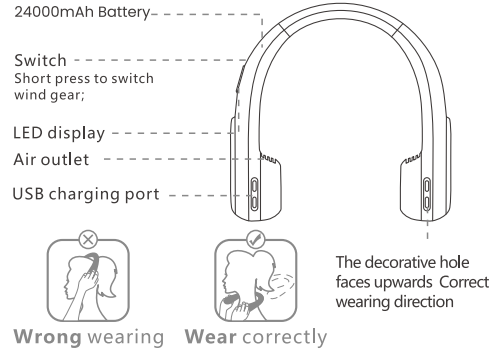

Product Structure

Instructions

Press the Button First Time	Sleep wind
Press the Button Second Time	Natural wind
Press the Button Third Time	Refreshing wind
Press the Button Fourth Times	strong wind (recommended for outdoor use)
Press the Button Fifth time	shut down

Environment Condition

Working ambient temperature: - 10 °C - 40 °C

LED display logo

Gear : 1/2/3/4
Power%: 0-100%

Power : the indicator light flashes when charging, and stays on after it is fully charged. when in use, if the battery power is lower than 10%, the lightning sign will continue to flash, indicating that the battery power is about to run out and needs to be charged as soon as possible.

Specifications

- Input and output : 5V/1A max
- Rated power : 3.5W
- Wind speed gear : 5 speed regulation
- Cell : lithium ion battery
- Battery voltage : 3.7V
- Product size : 200*200*60mm
- Product weight : 255g-300g
- Charging time : 3-5 hours

www.portronics.com

For Support

Visit : www.portronics.com

Email : help@portronics.com

Contact No. : +91 9555245245, 011-42413131

(Working Hrs. : Monday - Saturday 10:00am - 6:00pm)

E-Waste Management
E: info@3rrecycler.com

For E-Waste & ROHS compliance refer to www.portronics.com/ewaste