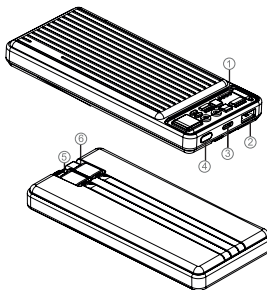

Charging Your Devices

A button is located on the side of the Power Bank.

- When the button is pressed, the LED indicators display the remaining battery capacity, and it also powers on the Power Bank.
- The LED indicators turn off by double pressing the power button.

When charging a USB device, please refer to the guide below to understand the LED Indications:

Percentage	LED 1	LED 2	LED 3	LED 4
76 - 100%	On	On	On	On
51 - 75%	On	On	On	Off
26 - 50%	On	On	Off	Off
1 - 25%	On	Off	Off	Off
0%	Off	Off	Off	Off

To charge your mobile phone with this Powerbank, simply connect the charging cable provided.

Charging the Power Bank

Repeat the steps mentioned above to navigate through the powerbank. When charging your Powerbank, please refer to the guide below to understand the LED Indications.

Percentage	LED 1	LED 2	LED 3	LED 4
0 - 25%	Blinking	Off	Off	Off
26 - 50%	On	Blinking	Off	Off
51 - 75%	On	On	Blinking	Off
76 - 100%	On	On	On	On
Abnormal	Blinking	Blinking	Blinking	Blinking

To charge your powerbank, connect the Type C port located on the Power Bank to the USB-A port on a computer or USB charger, using the Charging cable provided.

DOS and DON'Ts

- Make sure the Power Bank is fully charged prior to use.
- Use a cable suitable for your device when charging it from the Power Bank.
- When charging the Power Bank, it is recommended that you use the included charging cable.
- Recharge the Power Bank as soon as possible to avoid shortening the battery life.
- The battery should be charged at least every three months to avoid shortening the battery life.
- Do not wash the Power Bank with corrosive cleaner.

Technical Specifications :

Capacity : 10000mAh/3.7V (37Wh)
Input (Type-C) : DC 5V=3A/ 9V=2A
Output (Type-C Cable) : DC 5V=3A/ 9V=2A/ 12V=1.5A
Output (8 Pin Cable) : DC 5V=2.4A/ 9V=2.22A
Output (USB-A) : DC 5V=3A/ 9V=2A/ 12V=1.5A
Total Output : 22.5W MAX.

www.portronics.com

For Support

Visit : www.portronics.com

Email : help@portronics.com

Contact No. : +91 955245245 , 011-42413131