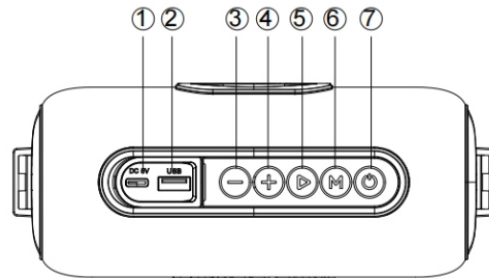

Product Details

1. Type-C Charging Jack
2. USB Port
3. Backward/Volume Down
4. Forward/Volume Up
5. Play/Pause
6. Mode Button (turn among Bluetooth, USB disk)
7. Power On/Off

Bluetooth Mode

1. Power Button

- Long-press for Power On/Off. Activate Bluetooth of mobile phone and pair with the speaker.

2. Mode Button

- Short-press to switch playing modes, Long-press to pair or disconnect TWS.

3. Play/Pause

- Short-press to play or pause, Long-press to disconnect and reconnect the Bluetooth connection with the mobile device fast double-press to activate voice assistant function.

4. Backward/Volume Down

- Short-press for volume down, Long-press for last song.

5. Forward/Volume Up

- Short-press for volume up, Long-press for next song.

Note:
If your smartphone is disconnected from speaker due to shutdown or switching mode, the speaker will automatically reconnect your smartphone when it is turned on again or switched back to Bluetooth mode.

TWS Mode

Turn on 2 identical speakers, both under BT mode. Select one speaker and Long-press Mode button (for 2 seconds) to start TWS function, the speaker will make a tone to start to pair, and there will be a prompt tone again after paired successfully. Connect the paired speaker with your phone via Bluetooth and play wirelessly.

Long-press Mode button (for 2 seconds) again to disconnect TWS.

1. Mode Button

- Long-press to pair or disconnect TWS, Short-press to switch playing modes.

2. Play/Pause

- Short-press to play or pause, Long-press to disconnect and reconnect the Bluetooth connection with the mobile device.

3. Backward/Volume Down

- Short-press for volume down, Long-press for last song.

4. Forward/Volume Up

- Short-press for volume up, Long-press for next song.

Note:
If TWS is disconnected from speaker due to shutdown or switching mode, they will automatically reconnect when they are turned on again or switched back to Bluetooth mode.

Sunset Lamp

You can switch below different modes of LED illumination (include Off) by Short-Press button

- **Mode 1:** Sunset light on constantly
- **Mode 2:** Green light on constantly
- **Mode 3:** Purple light on constantly
- **Mode 4:** Sunset light flash Breathing
- **Mode 5:** RGB lights rhythm flash and follow the beat of playing music.

The device will automatically enter mode 1 when powered on.

Hands-free call

1. Under Bluetooth connection status, if there is an incoming call, user can short-press Play/Pause button to accept the call or long-press Play/Pause button to reject the call.

2. During the call, user can long-press Play/Pause button to switch to talking on the phone.

2. Short-press Play/Pause button to end the call.

Reset Functionality

1. Long-press button Volume Down for more than 5 seconds, device will power off. Meanwhile it will clear all Bluetooth & TWS connection memory, and restore factory setting.

How to charge