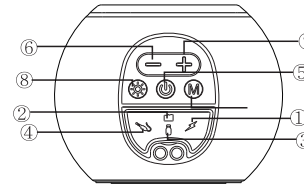

Key and Slot Function

1. DC 5V slot: Use the standard Micro USB _ charging cable for power charging.
2. TF Slot: It can decode and play MP3 format audio when put TF card into the slot.
3. USB Slot: It can decode and play MP3 format audio when put the USB card into the slot.
4. AUX line in slot: Use the Mini 3.5 head input through outside devices.

5. Power switch : Press long for power on /power off. When play music, (USB card/TFcard/Wireless/line in), short press for "play/pause". In FM mode, press short to search station automatically, press again to hand up, press twice to ring up a call.