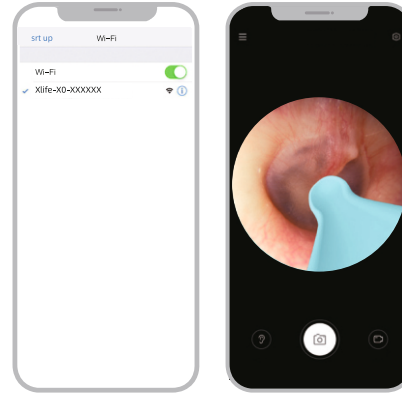

Step 3: Connect product WiFi

1 Connect Product Wi-Fi
"Xlife-XO-XXXXXX"
2 Back to Xlife app
Enter and start to use it

Accessory

1 Ear Otoscope x 1
2 Charging Cable x 1
3 User Manual x 1

Silicone Ear Spoon Cover x 8

Note: Do not use the charging equipment with output voltage exceeding 5V

Troubleshooting

Problem	Solution
No response after startup	Please use the incidental charging cable to charge. The charging time is 30mins
The app exits quickly	Delete the existing app and scan QR to reinstall it
Indicator light flashes	Please use the incidental charging cable to charge. The charging time is 30mins
Abnormal display in app	Interrupt the connection, restart the product to connect again
If you still have problems with the above procedures, please contact our Customer Service Representatives directly for further assistance	

Hazardous substance

Part name	Hazardous material					
	(Pb)	(Hg)	(Cd)	(Cr(VI))	(PBB)	(PBDE)
Printed Circuit Components	x	o	o	o	o	o
Case	o	o	o	o	o	o
Plastic rubber accessory	o	o	o	o	o	o

Product parameters

Product Name : XLife
Pixels : 3 Mega-pixels
Depth of field : 10-50mm
Lens diameter : 3.5mm
Image transmission rate : 20fps
Battery : 100mAh
Battery life : 30 minutes
Charging time : 30 minutes
Input current : 5V 0.5A
Gyroscope : 3-axis
Network standard : IEEE 802.11b/g
Working temperature : -10- 45 C
Rod weight : 11g
Working frequency : 2.4Ghz
Image sensor : CMOS

Attention

1. When cleaning lens, please wipe it carefully with professional alcohol cotton swabs.
2. Please observe your surroundings before use. Stay at least 2ft away from people, animals, or moving objects when using. Don't use in a moving vehicle or other unstable environments. Please don't move around when using.
3. This product is unsuitable for children under 3 years old.
4. This product is not suitable for children to use alone.
5. Do not place in a humid environment for a long time or soak in liquids.
6. There is a built-in rechargeable lithium-ion battery. Even if you do not use it, you should charge it once a month to avoid long-term battery damage.
7. Please use a 5V charger to charge the device. Do not use this product while being charged.
8. Avoid direct exposure to the sun. 9. Do not put heavy objects on the product.
9. It is normal for the temperature to rise slightly when using (up to 95°F).