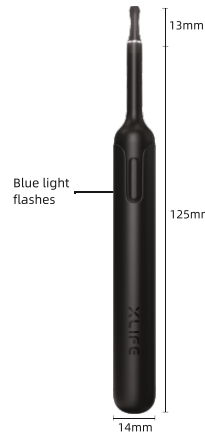

XLIFE
SMART WIRELESS
EAR CLEANING OTOSCOPE

USER MANUAL

Step 1: Download the APP

iOS : Search " Xlife " in App Store
Android : Search " Xlife " in Google Play

Or scan the QR code to download the app

Step 2: Press and hold the power button
to turn on the ear cleaning rod

Step 3: Connect product WiFi

1 Connect Product Wi-Fi
"Xlife-XO-XXXXXX"
2 Back to Xlife app
Enter and start to use it

Accessory

1 Ear Otoscope x 1
2 Charging Cable x 1
3 User Manual x 1

Silicone Ear Spoon Cover x 8

Note: Do not use the charging equipment with output voltage exceeding 5V

Troubleshooting

Problem	Solution
No response after startup	Please use the incidental charging cable to charge. The charging time is 30mins
The app exits quickly	Delete the existing app and scan QR to reinstall it
Indicator light flashes	Please use the incidental charging cable to charge. The charging time is 30mins
Abnormal display in app	Interrupt the connection, restart the product to connect again
If you still have problems with the above procedures, please contact our Customer Service Representatives directly for further assistance	

Hazardous substance

Part name	Hazardous material					
	(Pb)	(Hg)	(Cd)	(Cr(VI))	(PBB)	(PBDE)
Printed Circuit Components	x	o	o	o	o	o
Case	o	o	o	o	o	o
Plastic rubber accessory	o	o	o	o	o	o

Product parameters

Product Name : XLife
Pixels : 3 Mega-pixels
Depth of field : 10-50mm
Lens diameter : 3.5mm
Image transmission rate : 20fps
Battery : 100mAh
Battery life : 30 minutes
Charging time : 30 minutes
Input current : 5V 0.5A
Gyroscope : 3-axis
Network standard : IEEE 802.11b/g
Working temperature : -10- 45 C
Rod weight : 11g
Working frequency : 2.4Ghz
Image sensor : CMOS

Attention