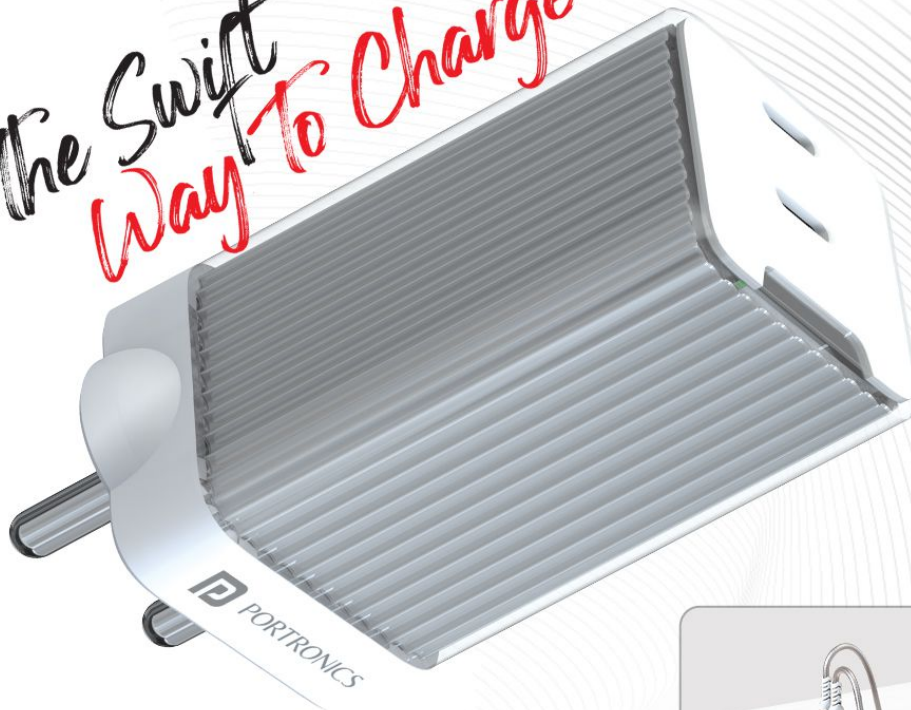

*The Swift
Way To Charge*

45W
MAX OUTPUT

Port 1- 25 watts

Port 2- 20 watts

NOTE: 45W Output from a Single connection

MRP

₹ 2,999/- POR 1330

2X Type C
Ports

45W Max
Output

Minimal
Design

Intelligent
Protection Chip

60 watt Type C
cable